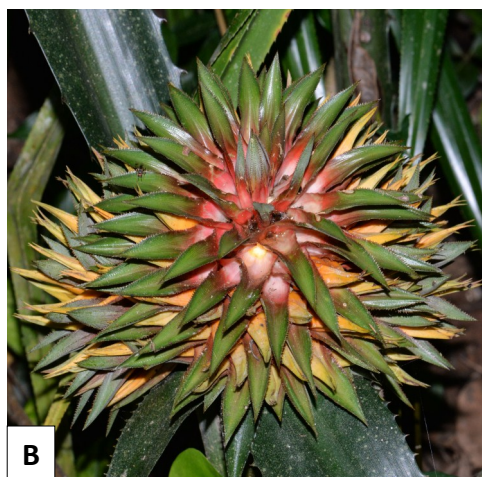

TERRESTRIAL BROMELIADS OF BELIZE (GROWING IN THE GROUND) FLOWERING AND FRUITING STAGES

Ian Anderson's Caves Branch Botanical Garden and Marie Selby Botanical Gardens

A: flowering stage

B: fruiting stage after pollination

C: ripe fruit

Aechmea magdalenae

Common Names:

English: Wild pineapple, Silk grass

Spanish: Piñuela, Pita, Pita floja

Maya: Ixtle, Istle, Chi wek

FLOWER

FRUIT

The actual fruit size is up to 4 cm (1.5 inches) long.

A

B

C

Bromelia pinguin

Common Names:

English: Pinguin, Wild pineapple

Spanish: Maya, Piñuela, Piro, Pita-puerco, Piña de Puerco, Pinguita, Piña corredora, Piña de ratón

Maya: Ch'om, Ch'am, Ix tot, Tz'albay, Ik'eh, Chac chom

FLOWER

FRUIT

The actual fruit size is up to 5 cm (2 inches) long.

A

B

C

TERRESTRIAL BROMELIADS OF BELIZE (GROWING IN THE GROUND) FLOWERING AND FRUITING STAGES