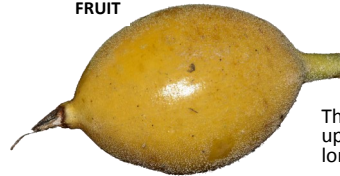

C: ripe fruit

Aechmea magdalenae

Common Names:

English: Wild pineapple, Silk grass

Spanish: Piñuela, Pita, Pita floja

Maya: Ixtle, Istle, Chi wek

FLOWER

FRUIT

The actual fruit size is up to 4 cm (1.5 inches) long.

A

B

C

Bromelia pinguin

Common Names:

English: Pinguin, Wild pineapple

Spanish: Maya, Piñuela, Piro, Pita-puerco, Piña de Puerco, Pinguita, Piña corredora, Piña de ratón

Maya: Ch'om, Ch'am, Ix tot, Tz'albay, Ik'eh, Chac chom

FLOWER

FRUIT

The actual fruit size is up to 5 cm (2 inches) long.

A

B

C

TERRESTRIAL BROMELIADS OF BELIZE (GROWING IN THE GROUND) FLOWERING AND FRUITING STAGES

Ian Anderson's Caves Branch Botanical Garden and Marie Selby Botanical Gardens

A: flowering stage

B: fruiting stage after pollination

C: ripe fruit

FLOWER

FRUIT

The actual fruit size is up to 6 cm (2.5 inches) long.