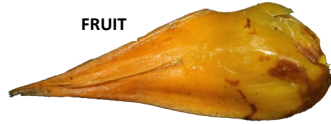

TERRESTRIAL BROMELIADS OF BELIZE (GROWING IN THE GROUND) FLOWERING AND FRUITING STAGES

Ian Anderson's Caves Branch Botanical Garden and Marie Selby Botanical Gardens

A: flowering stage

B: fruiting stage after pollination

C: ripe fruit

Aechmea magdalenae

Common Names:

English: Wild pineapple, Silk grass

Spanish: Piñuela, Pita, Pita floja

Maya: Ixtle, Istle, Chi wek

FLOWER

FRUIT

The actual fruit size is up to 4 cm (1.5 inches) long.

A

B

C

Bromelia pinguin

Common Names:

English: Pinguin, Wild pineapple

Spanish: Maya, Piñuela, Piro, Pita-puerco, Piña de Puerco, Pinguita, Piña corredora, Piña de ratón

Maya: Ch'om, Ch'am, Ix tot, Tz'albay, Ik'eh, Chac chom

FLOWER

FRUIT

The actual fruit size is up to 5 cm (2 inches) long.

A

B

C

TERRESTRIAL BROMELIADS OF BELIZE (GROWING IN THE GROUND) FLOWERING AND FRUITING STAGES